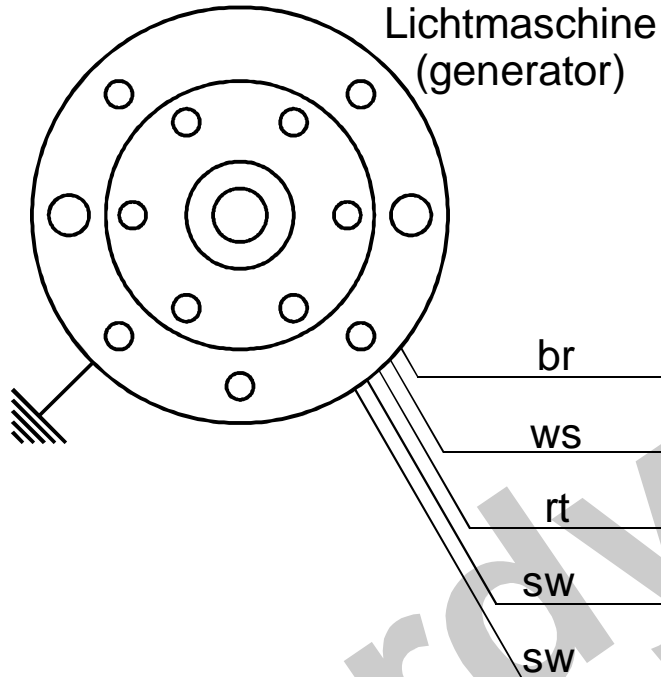

# Schaltplan 73ir12 (wiring diagram)

Kabelfarben  
(wiring colours):

- bl = blau (blue)
- br = braun (brown)
- ge = gelb (yellow)
- gn = grün (green)
- gr = grau (grey)
- rt = rot (red)
- sw = schwarz (black)
- ws = weiß (white)

Batterie  
(battery)

15 Ampere  
Sicherung  
(fuse)

Zündschloß  
(ignition lock)

Ladepole  
(charge control)  
nur (only) 12V

Relais  
(relay)

Regler  
(regulator)

Bordnetz  
(existing electric system)