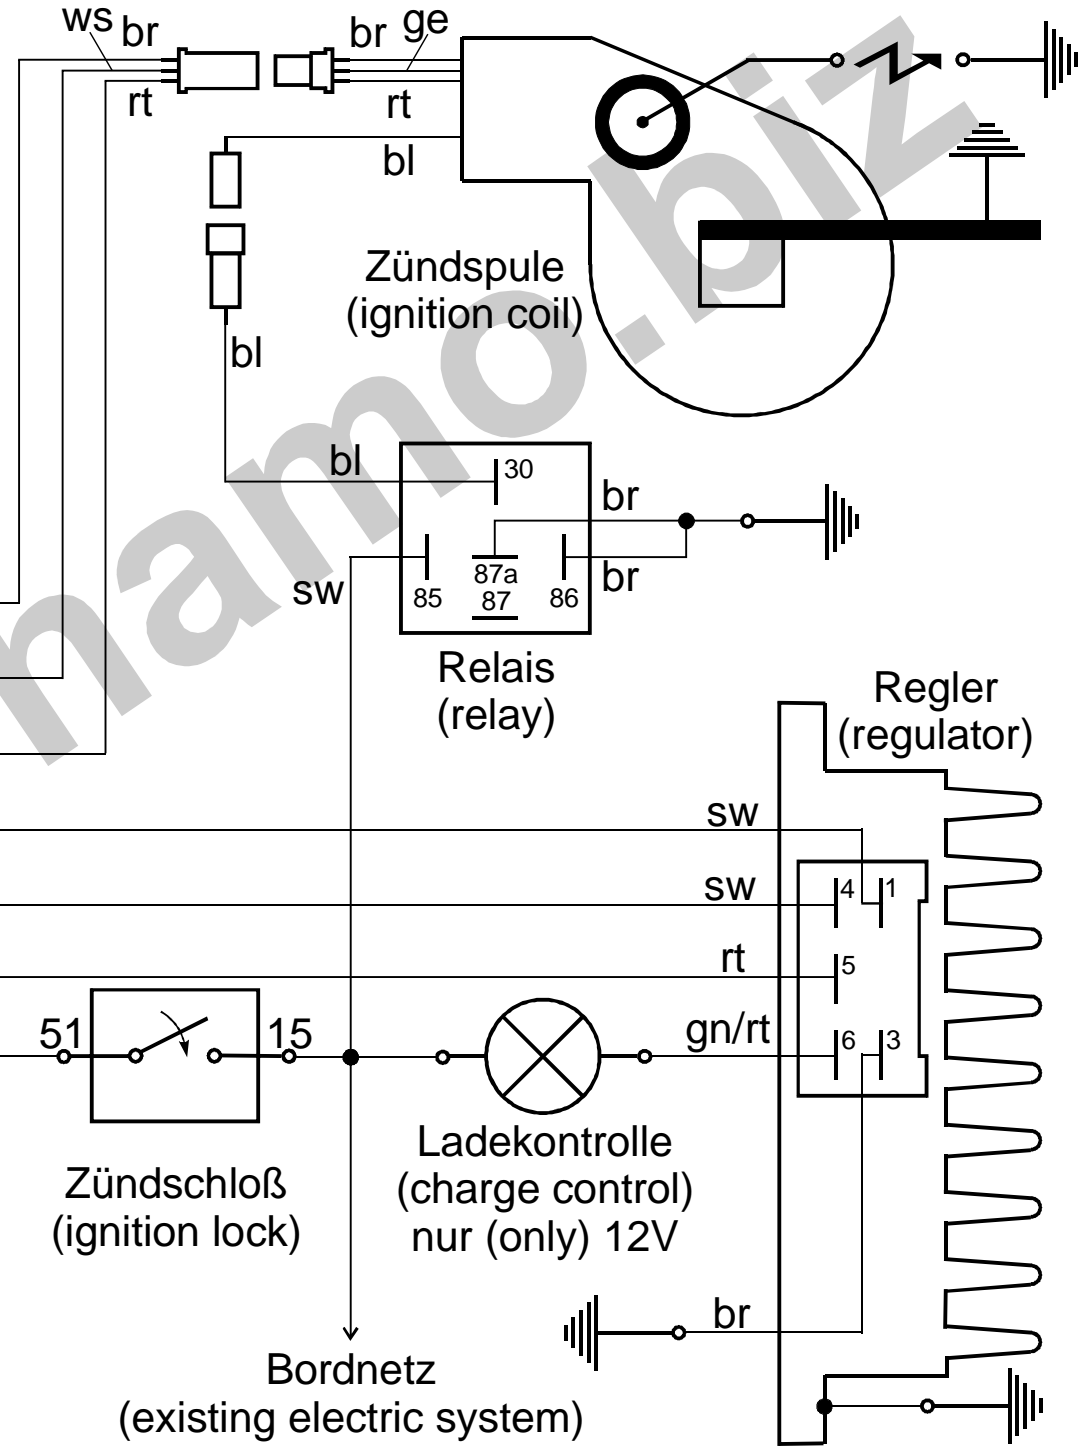

# Schaltplan 73ir12 (wiring diagram)

Kabelfarben  
(wiring colours):

- bl = blau (blue)
- br = braun (brown)
- ge = gelb (yellow)
- gn = grün (green)
- gr = grau (grey)
- rt = rot (red)
- sw = schwarz (black)
- ws = weiß (white)

Batterie  
(battery)

15 Ampere  
Sicherung  
(fuse)

Zündschloß  
(ignition lock)

Ladepole  
(charge control)  
nur (only) 12V

Relais  
(relay)

Regler  
(regulator)

Bordnetz  
(existing electric system)